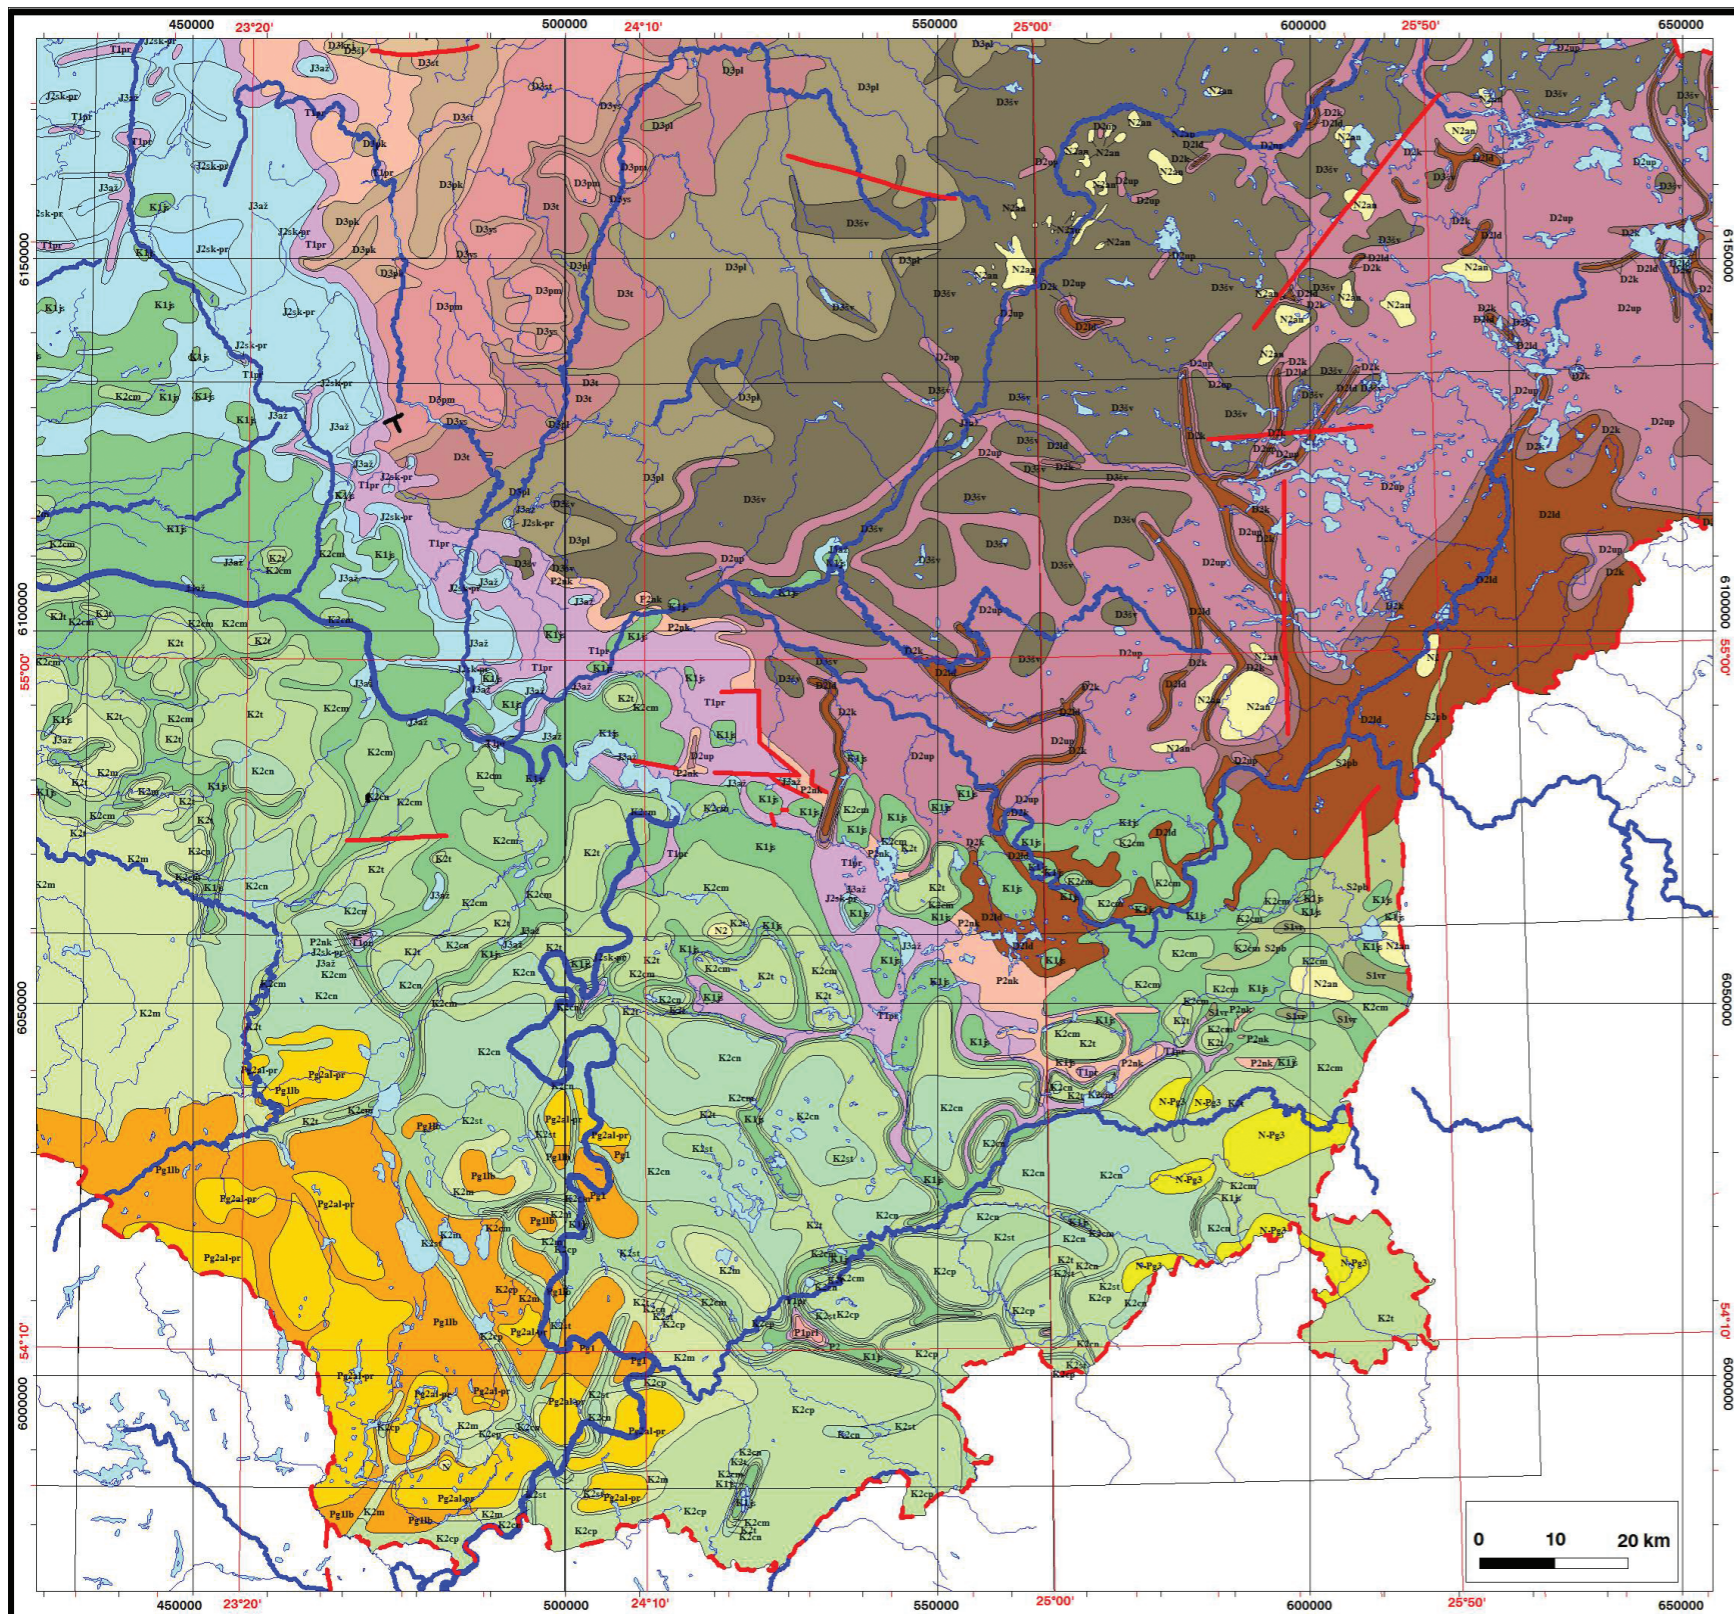

*BALTICA Volume 36 Number 1 June 2023*

**Baltica**

An International Journal on Geosciences of the circum-Baltic States

---

<https://baltica.gamtc.lt/en>

**Supporting Online Material for**  
**GEOLOGICAL MAP OF ANTONY KAROL GIEDROYC OF THE TERRITORY OF**  
**LITHUANIA IN THE CONTEXT OF GEOLOGICAL CARTOGRAPHY OF THE 19TH**  
**CENTURY**

Jonas Satkūnas, Gailė Žalūdienė

*Published online 15 May 2023, Baltica vol. 36 no. 1*

*DOI: <https://doi.org/10.5200/baltica.2023.1.3>*

**PDF file includes:**  
Figure S1

---

Fig. S1. Modern Pre-Quaternary geological map (part of Lithuania depicted on the map of A. K. Giedroyc, 1895) (Čyžienė, Šliaupa 1999)