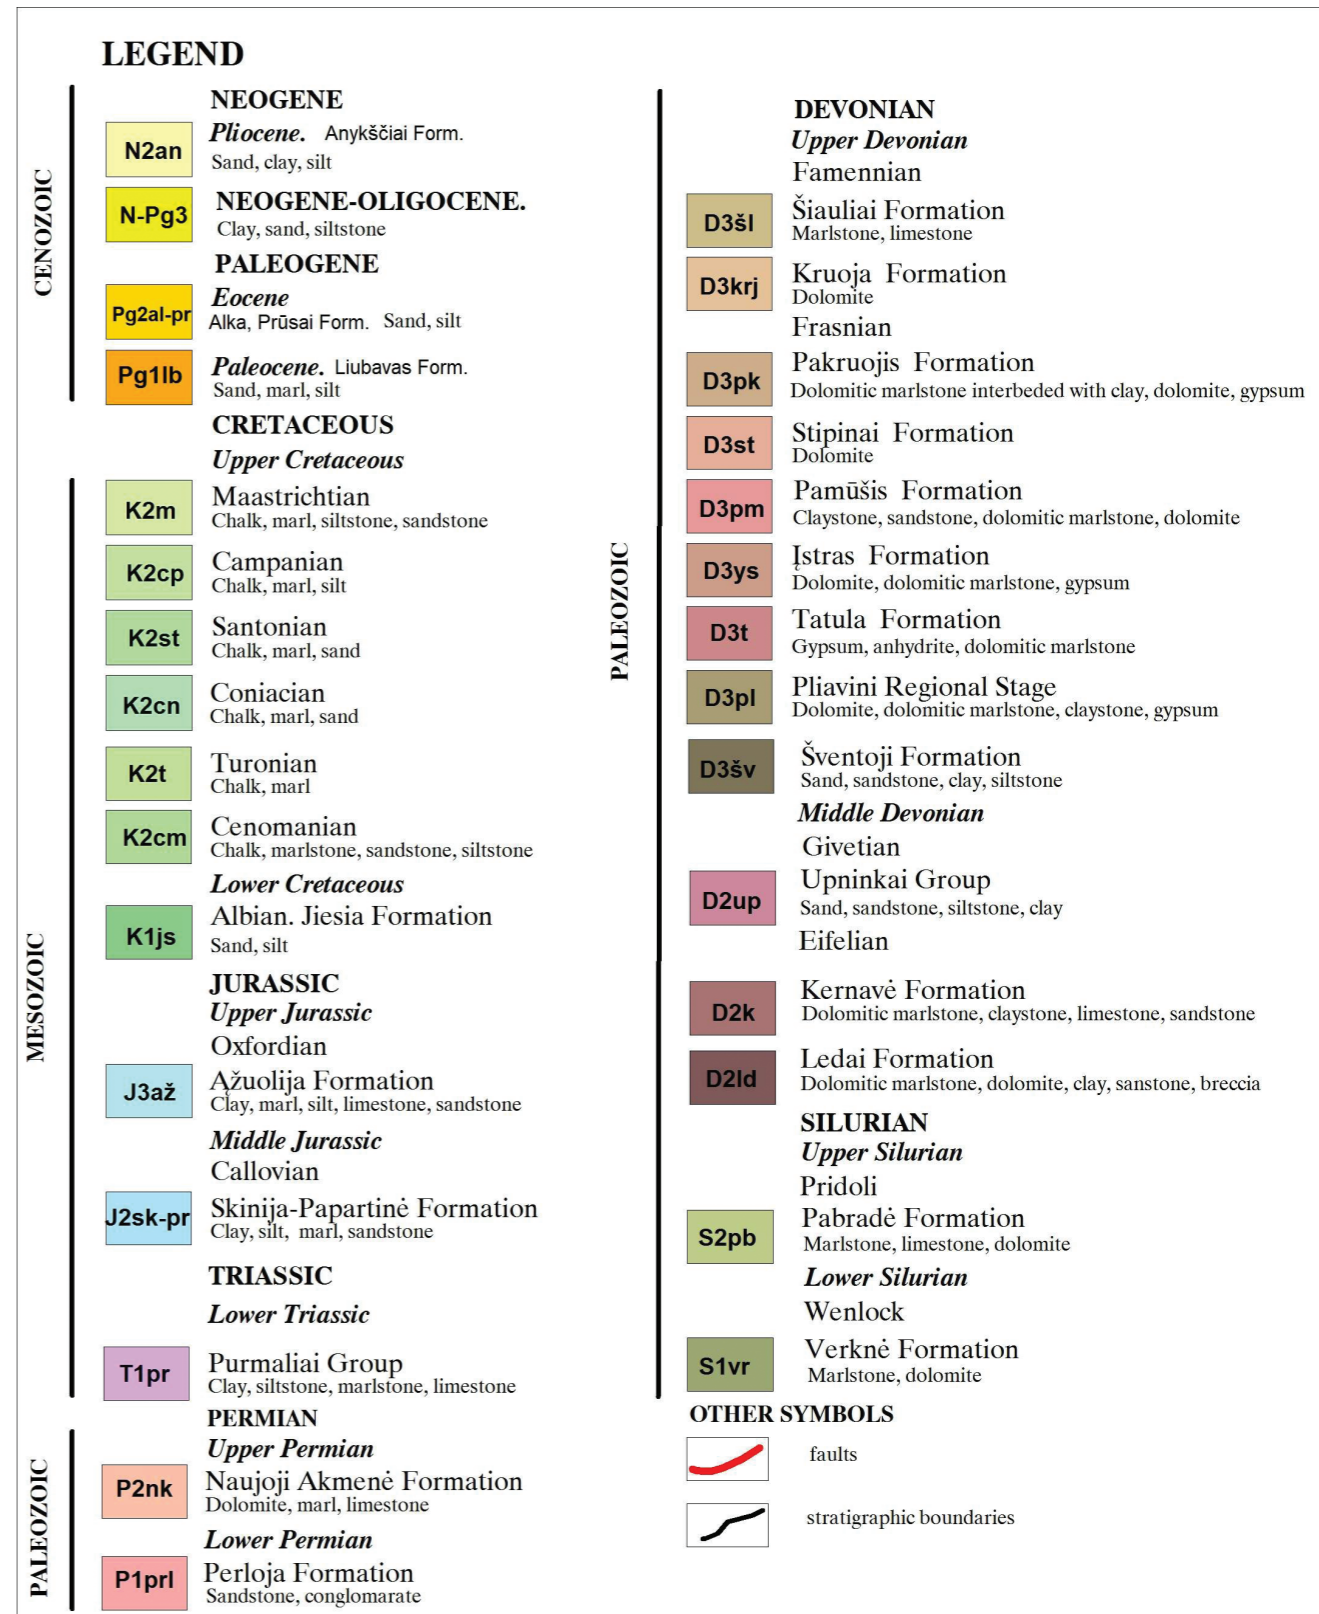

*BALTICA Volume 36 Number 1 June 2023*

**Baltica**

An International Journal on Geosciences of the circum-Baltic States

---

<https://baltica.gamtc.lt/en>

**Supporting Online Material for**  
**GEOLOGICAL MAP OF ANTONY KAROL GIEDROYC OF THE TERRITORY OF**  
**LITHUANIA IN THE CONTEXT OF GEOLOGICAL CARTOGRAPHY OF THE 19TH**  
**CENTURY**

Jonas Satkūnas, Gailė Žalūdienė

*Published online 15 May 2023, Baltica vol. 36 no. 1*

*DOI: <https://doi.org/10.5200/baltica.2023.1.3>*

**PDF file includes:**  
Figure S1

---

Fig. S1. Modern Pre-Quaternary geological map (part of Lithuania depicted on the map of A. K. Giedroyc, 1895) (Čyžienė, Šliaupa 1999)